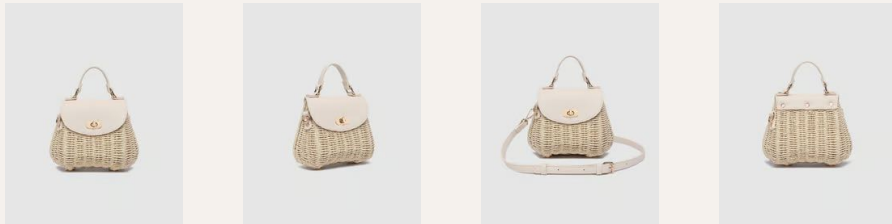

Color: **Vanilla**

SKU: **2363VAN**

Status: **Pre-Order** | **Ships Feb 1-15**