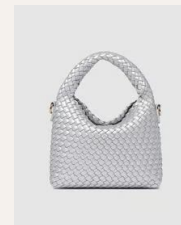

# Freya Raffia Crossbody Bag

**\$27.00 USD** SRP: **\$69.00**

Your new everyday summer companion that seamlessly blends with your wardrobe. -  
Magnetic Clasp Closure - Detachable Crochet Shoulder Strap - Adjustable Crossbody Strap  
- W9 x H4 x D2.5"

Color: **Natural**  
SKU: **7769NAT**

Status: **Pre-Order** | **Ships Feb 1-15**

\*9360097114938\*

Color: **Sage Green**  
SKU: **7769SAGR**

Status: **Pre-Order** | **Ships Feb 1-15**

\*9360097114945\*

## Gabby Mini Woven Crossbody Bag

**\$39.00 USD** SRP: **\$89.00**

To elevate a past season favourite, now in mini! - Adjustable and Detachable Strap - Magnetic Close - W10 x H8 x D2"

Color: **Pink Champagne**  
SKU: **4534PICHAM**  
Status: **Pre-Order** | **Ships Feb 1-15**

\*9360097114891\*

Color: **Black**  
SKU: **4534BLK**  
Status: **Pre-Order** | **Ships Feb 1-15**

\*9360097114907\*

Color: **Silver**  
SKU: **4534SIL**  
Status: **Pre-Order** | **Ships Feb 1-15**

\*9360097114884\*