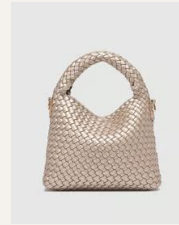

# Freya Raffia Crossbody Bag

**\$27.00 USD** SRP: **\$69.00**

Your new everyday summer companion that seamlessly blends with your wardrobe. -  
Magnetic Clasp Closure - Detachable Crochet Shoulder Strap - Adjustable Crossbody Strap  
- W9 x H4 x D2.5"

Color: **Natural**  
SKU: **7769NAT**

Status: **Pre-Order** | **Ships Feb 1-15**

\*9360097114938\*

Color: **Sage Green**  
SKU: **7769SAGR**

Status: **Pre-Order** | **Ships Feb 1-15**

\*9360097114945\*

## Gabby Mini Woven Crossbody Bag

**\$39.00 USD** SRP: **\$89.00**

To elevate a past season favourite, now in mini! - Adjustable and Detachable Strap - Magnetic Close - W10 x H8 x D2"

Color: **Pink Champagne**  
SKU: **4534PICHAM**  
Status: **Pre-Order** | **Ships Feb 1-15**