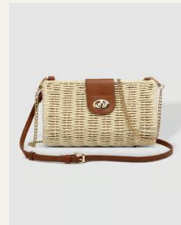

## Ophelia Crossbody Bag

**\$42.00 USD** SRP: **\$99.00**

The Ophelia Raffia Crossbody has been a best selling shape and style. It opens wide to a beautiful striped interior and stows the essentials plus! - 1 Slip Pocket, Footed Base - Turn Lock Closure - W9 x H5 x D3.5"

Color: **Black**  
SKU: **1233BLK**

\*9360097100030\*

Color: **Champagne**  
SKU: **1233CHA**  
Status: **Pre-Order | Ships Feb 1-15**

\*9360097100047\*

Color: **Tan**  
SKU: **1233TAN**  
Status: **Pre-Order | Ships Feb 1-15**