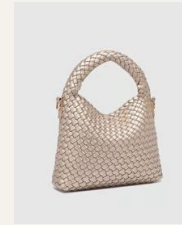

# Freya Raffia Crossbody Bag

**\$27.00 USD** SRP: **\$69.00**

Your new everyday summer companion that seamlessly blends with your wardrobe. -  
Magnetic Clasp Closure - Detachable Crochet Shoulder Strap - Adjustable Crossbody Strap  
- W9 x H4 x D2.5"

Color: **Natural**  
SKU: **7769NAT**

Status: **Pre-Order** | **Ships Feb 1-15**

\*9360097114938\*

Color: **Sage Green**  
SKU: **7769SAGR**

Status: **Pre-Order** | **Ships Feb 1-15**

\*9360097114945\*

## Gabby Mini Woven Crossbody Bag

**\$39.00 USD** SRP: **\$89.00**

To elevate a past season favourite, now in mini! - Adjustable and Detachable Strap - Magnetic Close - W10 x H8 x D2"

Color: **Pink Champagne**  
SKU: **4534PICHAM**  
Status: **Pre-Order** | **Ships Feb 1-15**