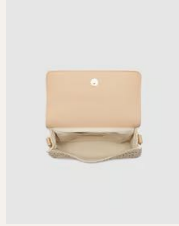

Color: **Natural Black Straw**  
SKU: **4149NATBLKSTR**  
Status: **Pre-Order** | **Ships Feb 1-15**

\*9360097114877\*

## Fern Crossbody Bag

**\$27.00 USD** SRP: **\$69.00**

The Fern Raffia Crossbody can also be worn as a great dressy clutch. - 1 Slip Pocket - Turn Lock Closure - Detachable Wristlet and Crossbody Straps - W11.5 x H8 x D1"

Color: **Champagne**  
SKU: **1232CHA**  
Status: **Pre-Order** | **Ships Feb 1-15**

\*9360097100016\*

Color: **Black**  
SKU: **1232BLK**  
Status: **Pre-Order** | **Ships Feb 1-15**

\*9360097100009\*

Color: **Tan**  
SKU: **1232TAN**  
Status: **Pre-Order** | **Ships Feb 1-15**

# Freya Raffia Crossbody Bag

**\$27.00 USD** SRP: **\$69.00**

Your new everyday summer companion that seamlessly blends with your wardrobe. -  
Magnetic Clasp Closure - Detachable Crochet Shoulder Strap - Adjustable Crossbody Strap  
- W9 x H4 x D2.5"