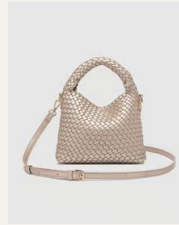

# Freya Raffia Crossbody Bag

**\$27.00 USD** SRP: **\$69.00**

Your new everyday summer companion that seamlessly blends with your wardrobe. -  
Magnetic Clasp Closure - Detachable Crochet Shoulder Strap - Adjustable Crossbody Strap  
- W9 x H4 x D2.5"

Color: **Natural**  
SKU: **7769NAT**

Status: **Pre-Order** | **Ships Feb 1-15**

\*9360097114938\*

Color: **Sage Green**  
SKU: **7769SAGR**

Status: **Pre-Order** | **Ships Feb 1-15**

\*9360097114945\*

## Gabby Mini Woven Crossbody Bag

**\$39.00 USD** SRP: **\$89.00**

To elevate a past season favourite, now in mini! - Adjustable and Detachable Strap - Magnetic Close - W10 x H8 x D2"

Color: **Pink Champagne**  
SKU: **4534PICHAM**  
Status: **Pre-Order** | **Ships Feb 1-15**