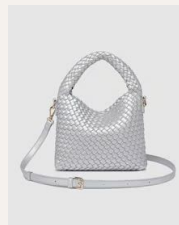

## Gabby Mini Woven Crossbody Bag

**\$39.00 USD** SRP: **\$89.00**

To elevate a past season favourite, now in mini! - Adjustable and Detachable Strap - Magnetic Close - W10 x H8 x D2"

Color: **Pink Champagne**  
SKU: **4534PICHAM**  
Status: **Pre-Order** | **Ships Feb 1-15**

\*9360097114891\*

Color: **Black**  
SKU: **4534BLK**  
Status: **Pre-Order** | **Ships Feb 1-15**

\*9360097114907\*

Color: **Silver**  
SKU: **4534SIL**  
Status: **Pre-Order** | **Ships Feb 1-15**

\*9360097114884\*