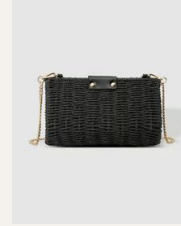

## Olive Jewelry Case

**\$14.00 USD** SRP: **\$35.00**

This affordable jewelry case is versatile and will fit comfortably in a handbag for secure travel. - 2 Ring Rolls, 2 Compartments, 1 Elastic Slip Pocket - W5 x H3.5 x D2.5"

Color: **Silver**  
SKU: **1917SIL**

Status: **Pre-Order** | Ships Feb 1-15

\*9360097102379\*

## Ophelia Crossbody Bag

**\$42.00 USD** SRP: **\$99.00**

The Ophelia Raffia Crossbody has been a best selling shape and style. It opens wide to a beautiful striped interior and stows the essentials plus! - 1 Slip Pocket, Footed Base - Turn Lock Closure - W9 x H5 x D3.5"