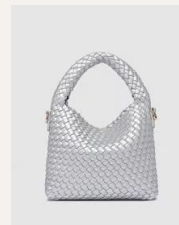

## Gabby Mini Woven Crossbody Bag

**\$39.00 USD** SRP: **\$89.00**

To elevate a past season favourite, now in mini! - Adjustable and Detachable Strap - Magnetic Close - W10 x H8 x D2"

Color: **Pink Champagne**  
SKU: **4534PICHAM**  
Status: **Pre-Order** | **Ships Feb 1-15**

\*9360097114891\*

Color: **Black**  
SKU: **4534BLK**  
Status: **Pre-Order** | **Ships Feb 1-15**

\*9360097114907\*

Color: **Silver**  
SKU: **4534SIL**  
Status: **Pre-Order** | **Ships Feb 1-15**

\*9360097114884\*