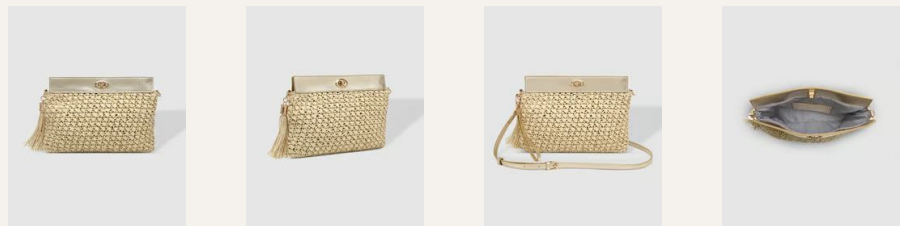

## Coco Clutch

**\$25.00 USD** SRP: **\$59.00**

The essence of laid-back charm infusing a sense of timeless appeal into your warm-weather wardrobe. - Slip Pocket - Detachable Wristlet - Magnetic Clasp Closure - W11 x H7.5"

Color: **Natural Black Straw**  
SKU: **4149NATBLKSTR**  
Status: **Pre-Order** | **Ships Feb 1-15**

\*9360097114877\*

## Fern Crossbody Bag

**\$27.00 USD** SRP: **\$69.00**

The Fern Raffia Crossbody can also be worn as a great dressy clutch. - 1 Slip Pocket - Turn Lock Closure - Detachable Wristlet and Crossbody Straps - W11.5 x H8 x D1"