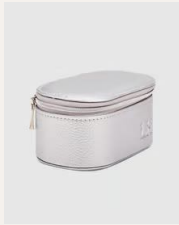

## Mimi Metallic Clutch

**\$22.00 USD** SRP: **\$55.00**

The Mimi Wristlet is a stunner in metallic. This version includes both a tone-on and wider glamour wristlet, both detachable. - 4 Cardholders, 1 Zip Pocket - 100% Recycled Black and White Stripe Lining - W10 x H6 x D1"

Color: **Silver**  
SKU: **9254SIL**

Status: **Pre-Order** | Ships Feb 1-15

\*9360097100528\*

Color: **Gold**  
SKU: **9254GOL**

\*9360097100535\*

## Olive Jewelry Case

**\$14.00 USD** SRP: **\$35.00**

This affordable jewelry case is versatile and will fit comfortably in a handbag for secure travel. - 2 Ring Rolls, 2 Compartments, 1 Elastic Slip Pocket - W5 x H3.5 x D2.5"