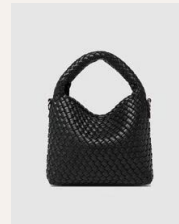

# Freya Raffia Crossbody Bag

**\$27.00 USD** SRP: **\$69.00**

Your new everyday summer companion that seamlessly blends with your wardrobe. -  
Magnetic Clasp Closure - Detachable Crochet Shoulder Strap - Adjustable Crossbody Strap  
- W9 x H4 x D2.5"

Color: **Natural**  
SKU: **7769NAT**

Status: **Pre-Order** | **Ships Feb 1-15**

\*9360097114938\*

Color: **Sage Green**  
SKU: **7769SAGR**

Status: **Pre-Order** | **Ships Feb 1-15**

\*9360097114945\*

## Gabby Mini Woven Crossbody Bag

**\$39.00 USD** SRP: **\$89.00**

To elevate a past season favourite, now in mini! - Adjustable and Detachable Strap - Magnetic Close - W10 x H8 x D2"

Color: **Pink Champagne**  
SKU: **4534PICHAM**  
Status: **Pre-Order** | **Ships Feb 1-15**

\*9360097114891\*

Color: **Black**  
SKU: **4534BLK**  
Status: **Pre-Order** | **Ships Feb 1-15**

\*9360097114907\*

Color: **Silver**  
SKU: **4534SIL**  
Status: **Pre-Order** | **Ships Feb 1-15**

\*9360097114884\*