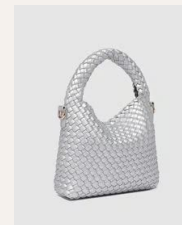

## Gabby Mini Woven Crossbody Bag

**\$39.00 USD** SRP: **\$89.00**

To elevate a past season favourite, now in mini! - Adjustable and Detachable Strap - Magnetic Close - W10 x H8 x D2"

Color: **Pink Champagne**  
SKU: **4534PICHAM**  
Status: **Pre-Order** | **Ships Feb 1-15**

\*9360097114891\*

Color: **Black**  
SKU: **4534BLK**  
Status: **Pre-Order** | **Ships Feb 1-15**

\*9360097114907\*

Color: **Silver**  
SKU: **4534SIL**  
Status: **Pre-Order** | **Ships Feb 1-15**

\*9360097114884\*