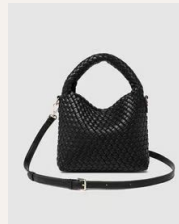

Gabby Mini Woven Crossbody Bag

$39.00 USD SRP: **$89.00**

To elevate a past season favourite, now in mini! - Adjustable and Detachable Strap - Magnetic Close - W10 x H8 x D2"

Color: **Pink Champagne**
SKU: **4534PICHAM**
Status: **Pre-Order** | **Ships Feb 1-15**

9360097114891

Color: **Black**
SKU: **4534BLK**
Status: **Pre-Order** | **Ships Feb 1-15**

9360097114907

Color: **Silver**
SKU: **4534SIL**
Status: **Pre-Order** | **Ships Feb 1-15**

9360097114884