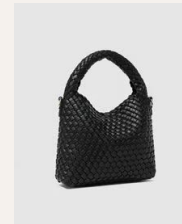

# Freya Raffia Crossbody Bag

**\$27.00 USD** SRP: **\$69.00**

Your new everyday summer companion that seamlessly blends with your wardrobe. -  
Magnetic Clasp Closure - Detachable Crochet Shoulder Strap - Adjustable Crossbody Strap  
- W9 x H4 x D2.5"

Color: **Natural**  
SKU: **7769NAT**

Status: **Pre-Order** | **Ships Feb 1-15**

\*9360097114938\*

Color: **Sage Green**  
SKU: **7769SAGR**

Status: **Pre-Order** | **Ships Feb 1-15**

\*9360097114945\*

## Gabby Mini Woven Crossbody Bag

**\$39.00 USD** SRP: **\$89.00**

To elevate a past season favourite, now in mini! - Adjustable and Detachable Strap - Magnetic Close - W10 x H8 x D2"

Color: **Pink Champagne**  
SKU: **4534PICHAM**  
Status: **Pre-Order** | **Ships Feb 1-15**

\*9360097114891\*

Color: **Black**  
SKU: **4534BLK**  
Status: **Pre-Order** | **Ships Feb 1-15**

\*9360097114907\*

Color: **Silver**  
SKU: **4534SIL**  
Status: **Pre-Order** | **Ships Feb 1-15**

\*9360097114884\*