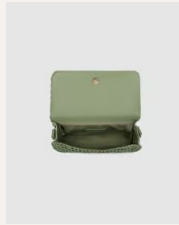

# Freya Raffia Crossbody Bag

**\$27.00 USD** SRP: **\$69.00**

Your new everyday summer companion that seamlessly blends with your wardrobe. -  
Magnetic Clasp Closure - Detachable Crochet Shoulder Strap - Adjustable Crossbody Strap  
- W9 x H4 x D2.5"

Color: **Natural**  
SKU: **7769NAT**

Status: **Pre-Order** | **Ships Feb 1-15**

\*9360097114938\*

Color: **Sage Green**  
SKU: **7769SAGR**

Status: **Pre-Order** | **Ships Feb 1-15**

\*9360097114945\*