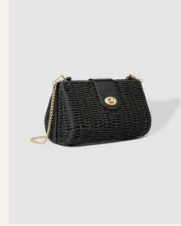

## Olive Jewelry Case

**\$14.00 USD** SRP: **\$35.00**

This affordable jewelry case is versatile and will fit comfortably in a handbag for secure travel. - 2 Ring Rolls, 2 Compartments, 1 Elastic Slip Pocket - W5 x H3.5 x D2.5"

Color: **Silver**  
SKU: **1917SIL**

Status: **Pre-Order** | Ships Feb 1-15

\*9360097102379\*

## Ophelia Crossbody Bag

**\$42.00 USD** SRP: **\$99.00**

The Ophelia Raffia Crossbody has been a best selling shape and style. It opens wide to a beautiful striped interior and stows the essentials plus! - 1 Slip Pocket, Footed Base - Turn Lock Closure - W9 x H5 x D3.5"