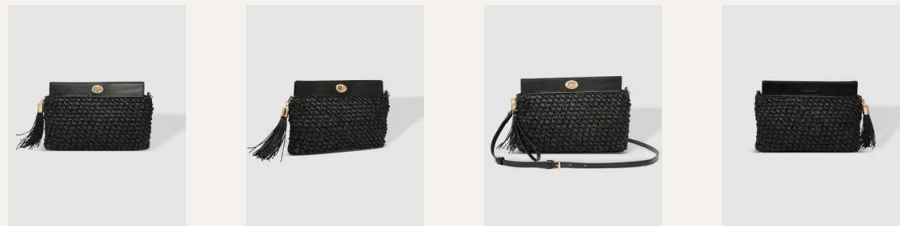

## Baby Bermuda Tote Bag

**\$55.00 USD** SRP: **\$129.00**

The Baby Bermuda is a Louenhide signature style, and our customer-favourite bag. The diamond pattern laser cut design is beach-y and stunning. - co-ordinating Crossbody bag included - Magnetic Clasp Closure - W15 x H10.5 x D7"

Color: **Natural Black Straw**  
SKU: **4149NATBLKSTR**  
Status: **Pre-Order** | **Ships Feb 1-15**

\*9360097114877\*

## Fern Crossbody Bag

**\$27.00 USD** SRP: **\$69.00**

The Fern Raffia Crossbody can also be worn as a great dressy clutch. - 1 Slip Pocket - Turn Lock Closure - Detachable Wristlet and Crossbody Straps - W11.5 x H8 x D1"

Color: **Champagne**  
SKU: **1232CHA**  
Status: **Pre-Order** | **Ships Feb 1-15**

\*9360097100016\*

Color: **Black**  
SKU: **1232BLK**  
Status: **Pre-Order** | **Ships Feb 1-15**

\*9360097100009\*

Color: **Tan**  
SKU: **1232TAN**  
Status: **Pre-Order** | **Ships Feb 1-15**