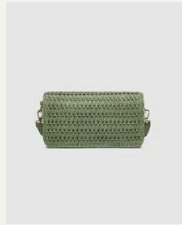

# Freya Raffia Crossbody Bag

**\$27.00 USD** SRP: **\$69.00**

Your new everyday summer companion that seamlessly blends with your wardrobe. -  
Magnetic Clasp Closure - Detachable Crochet Shoulder Strap - Adjustable Crossbody Strap  
- W9 x H4 x D2.5"

Color: **Natural**  
SKU: **7769NAT**

Status: **Pre-Order** | **Ships Feb 1-15**

\*9360097114938\*

Color: **Sage Green**  
SKU: **7769SAGR**

Status: **Pre-Order** | **Ships Feb 1-15**

\*9360097114945\*