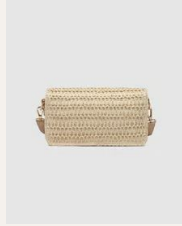

Color: **Natural Black Straw**  
SKU: **4149NATBLKSTR**  
Status: **Pre-Order** | **Ships Feb 1-15**

\*9360097114877\*

## Fern Crossbody Bag

**\$27.00 USD** SRP: **\$69.00**

The Fern Raffia Crossbody can also be worn as a great dressy clutch. - 1 Slip Pocket - Turn Lock Closure - Detachable Wristlet and Crossbody Straps - W11.5 x H8 x D1"

Color: **Champagne**  
SKU: **1232CHA**  
Status: **Pre-Order** | **Ships Feb 1-15**

\*9360097100016\*

Color: **Black**  
SKU: **1232BLK**  
Status: **Pre-Order** | **Ships Feb 1-15**

\*9360097100009\*

Color: **Tan**  
SKU: **1232TAN**  
Status: **Pre-Order** | **Ships Feb 1-15**

# Freya Raffia Crossbody Bag

**\$27.00 USD** SRP: **\$69.00**

Your new everyday summer companion that seamlessly blends with your wardrobe. -  
Magnetic Clasp Closure - Detachable Crochet Shoulder Strap - Adjustable Crossbody Strap  
- W9 x H4 x D2.5"