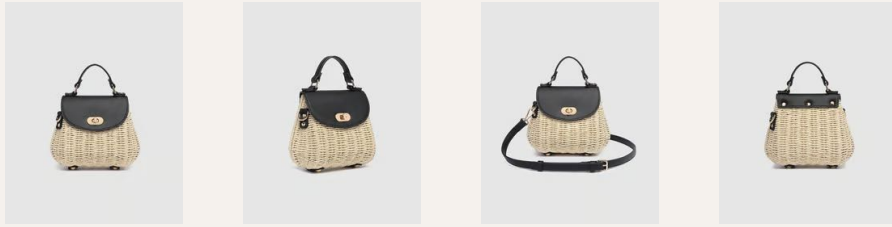

Sandy Raffia Crossbody

$39.00 USD SRP: **$89.00**

Embodying the raffia trend. With two ways to wear, the choice of style is yours. - Lock Turn Closure - Detachable Crossbody Strap - W8 x H6 x D4.5"

Color: **Black**

SKU: **2363BLK**

Status: **Pre-Order** | **Ships Feb 1-15**