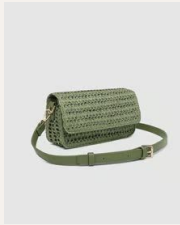

# Freya Raffia Crossbody Bag

**\$27.00 USD** SRP: **\$69.00**

Your new everyday summer companion that seamlessly blends with your wardrobe. -  
Magnetic Clasp Closure - Detachable Crochet Shoulder Strap - Adjustable Crossbody Strap  
- W9 x H4 x D2.5"

Color: **Natural**  
SKU: **7769NAT**

Status: **Pre-Order** | **Ships Feb 1-15**

\*9360097114938\*

Color: **Sage Green**  
SKU: **7769SAGR**

Status: **Pre-Order** | **Ships Feb 1-15**

\*9360097114945\*