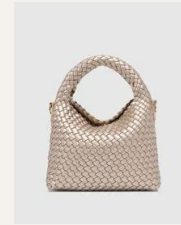

# Freya Raffia Crossbody Bag

**\$27.00 USD** SRP: **\$69.00**

Your new everyday summer companion that seamlessly blends with your wardrobe. -  
Magnetic Clasp Closure - Detachable Crochet Shoulder Strap - Adjustable Crossbody Strap  
- W9 x H4 x D2.5"

Color: **Natural**  
SKU: **7769NAT**

Status: **Pre-Order** | **Ships Feb 1-15**

\*9360097114938\*

Color: **Sage Green**  
SKU: **7769SAGR**

Status: **Pre-Order** | **Ships Feb 1-15**

\*9360097114945\*

## Gabby Mini Woven Crossbody Bag

**\$39.00 USD** SRP: **\$89.00**

To elevate a past season favourite, now in mini! - Adjustable and Detachable Strap - Magnetic Close - W10 x H8 x D2"

Color: **Pink Champagne**  
SKU: **4534PICHAM**  
Status: **Pre-Order** | **Ships Feb 1-15**