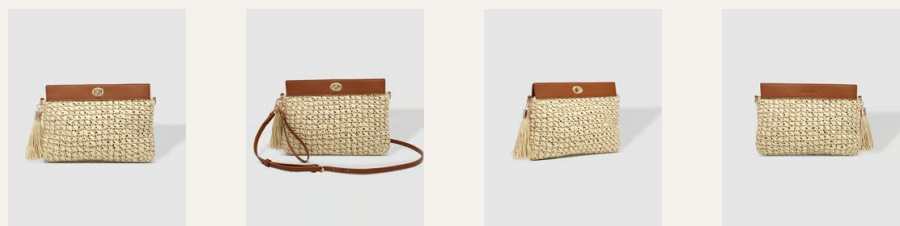

## Fern Crossbody Bag

**\$27.00 USD** SRP: **\$69.00**

The Fern Raffia Crossbody can also be worn as a great dressy clutch. - 1 Slip Pocket - Turn Lock Closure - Detachable Wristlet and Crossbody Straps - W11.5 x H8 x D1"

Color: **Champagne**  
SKU: **1232CHA**  
Status: **Pre-Order** | **Ships Feb 1-15**

\*9360097100016\*

Color: **Black**  
SKU: **1232BLK**  
Status: **Pre-Order** | **Ships Feb 1-15**

\*9360097100009\*

Color: **Tan**  
SKU: **1232TAN**  
Status: **Pre-Order** | **Ships Feb 1-15**

# Freya Raffia Crossbody Bag

**\$27.00 USD** SRP: **\$69.00**

Your new everyday summer companion that seamlessly blends with your wardrobe. -  
Magnetic Clasp Closure - Detachable Crochet Shoulder Strap - Adjustable Crossbody Strap  
- W9 x H4 x D2.5"