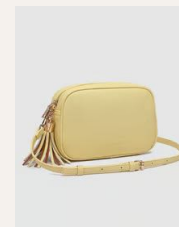

Color: **Dusty Pink**
SKU: **2581PADUPIN**
Status: **Pre-Order** | **Ships Feb 1-15**