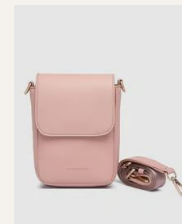

Color: **Coffee**

SKU: **9623COF**

Status: **New**

9360097110077

Cuba Phone Bag

\$29.00 USD SRP: **\$69.00**

The perfect accessory for the minimalist on-the-go. - Zip Pocket and Slip Pocket - Adjustable Guitar Strap - W5.5 x H8 x D2"

Color: **Stone**
SKU: **1088STO**
Status: **Pre-Order** | **Ships Feb 1-15**

Color: **Black**
SKU: **1088BLK**
Status: **Pre-Order** | **Ships Feb 1-15**

Color: **Cloud Blue**
SKU: **1088CLBLU**
Status: **Pre-Order** | **Ships Feb 1-15**