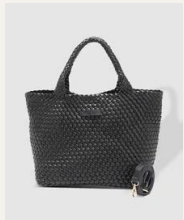

9360097113276

Color: **Cloud Blue**
SKU: **2746CLBLU**

Status: **Pre-Order** | Ships Feb 1-15

9360097113290

Blondie Wallet

\$22.00 USD SRP: **\$49.00**

Say goodbye to bulky wallets and hello to a slim, minimalistic sleek cardholder. - Zip Coin Purse - 10 Card Holders - Press Stud Closure - W5.5 x H4 x D0.5"

Brianna Makeup Bag

\$19.00 USD SRP: **\$39.00**

Exude style on your next adventure with the captivating camel and black houndstooth pattern. - 6 Makeup Brushes Included - Zipper Closure - W8.25 x H2.5 x D3.5"

Color: **Pastel Stripe**

SKU: **2689PASSTR**

Status: **Pre-Order** | Ships Feb 1-15

9360097114082

Cruiser Woven Tote Bag

\$49.00 USD SRP: **\$119.00**

The Cruiser Woven Tote Bag is the epitome of laid-back elegance. - Magnetic Closure - Internal Base Plate - W16 x H10.5 x D7.5"

Color: **Vanilla Gold**

SKU: **9623VANGOL**

Status: **Pre-Order** | Ships Feb 1-15

9623VANGOL

Color: **Black**

SKU: **9623BLK**

Status: **New**

9360097110084