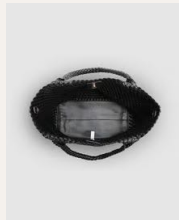

Brianna Makeup Bag

$19.00 USD SRP: **$39.00**

Exude style on your next adventure with the captivating camel and black houndstooth pattern. - 6 Makeup Brushes Included - Zipper Closure - W8.25 x H2.5 x D3.5"

Color: **Pastel Stripe**

SKU: **2689PASSTR**

Status: **Pre-Order** | Ships Feb 1-15

9360097114082

Cruiser Woven Tote Bag

$49.00 USD SRP: **$119.00**

The Cruiser Woven Tote Bag is the epitome of laid-back elegance. - Magnetic Closure - Internal Base Plate - W16 x H10.5 x D7.5"

Color: **Vanilla Gold**

SKU: **9623VANGOL**

Status: **Pre-Order** | Ships Feb 1-15

9623VANGOL

Color: **Black**

SKU: **9623BLK**

Status: **New**

9360097110084

Color: **Coffee**

SKU: **9623COF**

Status: **New**

9360097110077