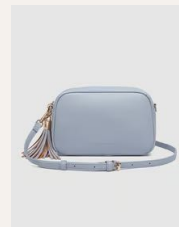

Color: **Sage Green**

SKU: **2798SAGRN**

Status: **Pre-Order** | Ships Feb 1-15

9360097113443

Iris Keyring

\$24.00 USD SRP: **\$60.00**

A two-tone webbing key ring or wrist strap. Sold in a pack of four, one each color. - L8, W1.5"

Color: **Pack**
SKU: **2344PACK**
Status: **Pre-Order** | **Ships Feb 1-15**

Jacinta Gia Crossbody Bag

\$39.00 USD SRP: \$99.00

Now in new season pastel colours! The ultimate everyday bag for women looking for style without compromising function. - Plain and Guitar Straps Included - Backside Zip Pockets - W9 x H6 x D3"

Color: **Cloud Blue**
SKU: **2581PACLBLU**
Status: **Pre-Order** | **Ships Feb 1-15**

Jayne Makeup Bag

\$12.00 USD SRP: **\$29.00**

A perfect little cosmetic companion in a pencil case shape. - brushes not included - W9 x H3.5 x D1.5"