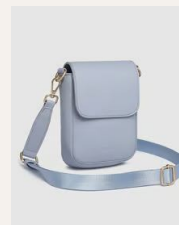

Color: **Black**
SKU: **1088BLK**
Status: **Pre-Order** | **Ships Feb 1-15**