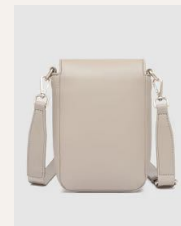

Color: **Coffee**

SKU: **9623COF**

Status: **New**

9360097110077

Cuba Phone Bag

\$29.00 USD SRP: **\$69.00**

The perfect accessory for the minimalist on-the-go. - Zip Pocket and Slip Pocket - Adjustable Guitar Strap - W5.5 x H8 x D2"

Color: **Stone**
SKU: **1088STO**
Status: **Pre-Order** | **Ships Feb 1-15**

Color: **Black**
SKU: **1088BLK**
Status: **Pre-Order** | **Ships Feb 1-15**

Color: **Cloud Blue**
SKU: **1088CLBLU**
Status: **Pre-Order** | **Ships Feb 1-15**