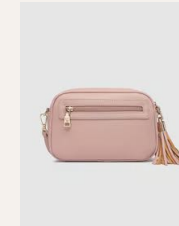

Color: **Biscotti**
SKU: **2581PABIS**
Status: **Pre-Order** | **Ships Feb 1-15**