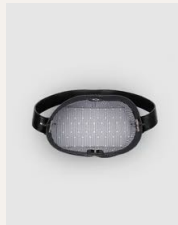

Color: **Vanilla**

SKU: **5076VAN**

Status: **Pre-Order** | Ships Feb 1-15