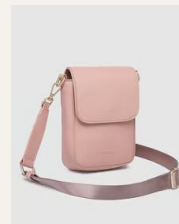

Color: **Coffee**

SKU: **9623COF**

Status: **New**

9360097110077

Cuba Phone Bag

\$29.00 USD SRP: **\$69.00**

The perfect accessory for the minimalist on-the-go. - Zip Pocket and Slip Pocket - Adjustable Guitar Strap - W5.5 x H8 x D2"

Color: **Stone**
SKU: **1088STO**
Status: **Pre-Order** | **Ships Feb 1-15**

Color: **Black**
SKU: **1088BLK**
Status: **Pre-Order** | **Ships Feb 1-15**

Color: **Cloud Blue**
SKU: **1088CLBLU**
Status: **Pre-Order** | **Ships Feb 1-15**

The Gabby Tote Bag, the perfect blend of comfort, durability and timeless design adds a casual and relaxed look to your everyday ensemble. - Magnetic Clasp Closure - Internal Base Plate - W17.5 x H14 x D6"