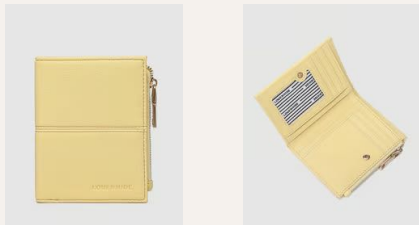

Status: **Pre-Order** | Ships Feb 1-15

9360097113306

Color: **Dusty Pink**
SKU: **2746DUPIN**

Status: **Pre-Order** | Ships Feb 1-15

9360097113283

Color: **Lemon**
SKU: **2746LEM**

Status: **Pre-Order** | Ships Feb 1-15

9360097113276

Color: **Cloud Blue**
SKU: **2746CLBLU**

Status: **Pre-Order** | Ships Feb 1-15

9360097113290

Blondie Wallet

\$22.00 USD SRP: **\$49.00**

Say goodbye to bulky wallets and hello to a slim, minimalistic sleek cardholder. - Zip Coin Purse - 10 Card Holders - Press Stud Closure - W5.5 x H4 x D0.5"

Brianna Makeup Bag

\$19.00 USD SRP: **\$39.00**

Exude style on your next adventure with the captivating camel and black houndstooth pattern. - 6 Makeup Brushes Included - Zipper Closure - W8.25 x H2.5 x D3.5"