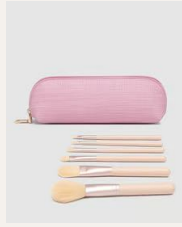

Color: **Biscotti**
SKU: **2581PABIS**
Status: **Pre-Order** | **Ships Feb 1-15**

Color: **Dusty Pink**
SKU: **2581PADUPIN**
Status: **Pre-Order** | **Ships Feb 1-15**

Color: **Lemon**
SKU: **2581PALEM**
Status: **Pre-Order** | **Ships Feb 1-15**

Color: **Cloud Blue**
SKU: **2581PACLBLU**
Status: **Pre-Order** | **Ships Feb 1-15**

Jayne Makeup Bag

\$12.00 USD SRP: **\$29.00**

A perfect little cosmetic companion in a pencil case shape. - brushes not included - W9 x H3.5 x D1.5"

Color: **Lemon**

SKU: **2834LEM**

Status: **Pre-Order** | Ships Feb 1-15

9360097113900

Color: **Pink**

SKU: **2834PIN**

Status: **Pre-Order** | Ships Feb 1-15

9360097113931

Juniper Jewelry Case

\$16.00 USD SRP: \$39.00

A great wallet-style jewelry case for stowing jewels on the go. Slip Pocket, Ring Band Drawstring Pocket Earring Band Zip Closure W10.5 x H1xD10.5"

Color: **Pink**
SKU: **4105PASPIN**
Status: **Pre-Order | Ships Feb 1-15**