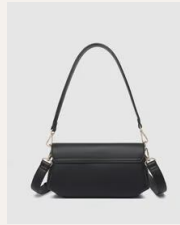

A baguette style with both shoulder and crossbody strap and great compartments inside. Fits more than just the basics but is still sophisticated for day or night. - Latch Closure - W12 x H6 x D6"

Color: **Stone**
SKU: **2754STO**

Status: **Pre-Order** | **Ships Feb 1-15**

9360097113450

Color: **Black**
SKU: **2754BLK**

Status: **Pre-Order** | **Ships Feb 1-15**

9360097113467

wholesale.louenhidena.com

CONTACT US | wholesale@louenhidena.com | 1-866-338-6924