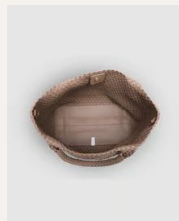

Brianna Makeup Bag

\$19.00 USD SRP: **\$39.00**

Exude style on your next adventure with the captivating camel and black houndstooth pattern. - 6 Makeup Brushes Included - Zipper Closure - W8.25 x H2.5 x D3.5"

Color: **Pastel Stripe**

SKU: **2689PASSTR**

Status: **Pre-Order** | Ships Feb 1-15

9360097114082

Cruiser Woven Tote Bag

\$49.00 USD SRP: **\$119.00**

The Cruiser Woven Tote Bag is the epitome of laid-back elegance. - Magnetic Closure - Internal Base Plate - W16 x H10.5 x D7.5"

Color: **Vanilla Gold**

SKU: **9623VANGOL**

Status: **Pre-Order** | Ships Feb 1-15

9623VANGOL

Color: **Black**

SKU: **9623BLK**

Status: **New**

9360097110084