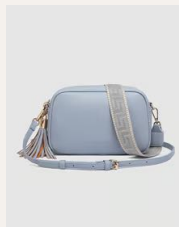

Color: **Sage Green**

SKU: **2798SAGRN**

Status: **Pre-Order** | Ships Feb 1-15

9360097113443

Iris Keyring

\$24.00 USD SRP: **\$60.00**

A two-tone webbing key ring or wrist strap. Sold in a pack of four, one each color. - L8, W1.5"

Color: **Pack**
SKU: **2344PACK**
Status: **Pre-Order** | **Ships Feb 1-15**

Jacinta Gia Crossbody Bag

\$39.00 USD SRP: \$99.00

Now in new season pastel colours! The ultimate everyday bag for women looking for style without compromising function. - Plain and Guitar Straps Included - Backside Zip Pockets - W9 x H6 x D3"

Color: **Cloud Blue**
SKU: **2581PACLBLU**
Status: **Pre-Order** | **Ships Feb 1-15**

Jayne Makeup Bag

\$12.00 USD SRP: **\$29.00**

A perfect little cosmetic companion in a pencil case shape. - brushes not included - W9 x H3.5 x D1.5"