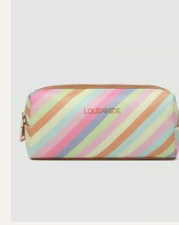

9360097113276

Color: **Cloud Blue**
SKU: **2746CLBLU**

Status: **Pre-Order** | Ships Feb 1-15

9360097113290

Blondie Wallet

\$22.00 USD SRP: **\$49.00**

Say goodbye to bulky wallets and hello to a slim, minimalistic sleek cardholder. - Zip Coin Purse - 10 Card Holders - Press Stud Closure - W5.5 x H4 x D0.5"

Brianna Makeup Bag

\$19.00 USD SRP: **\$39.00**

Exude style on your next adventure with the captivating camel and black houndstooth pattern. - 6 Makeup Brushes Included - Zipper Closure - W8.25 x H2.5 x D3.5"