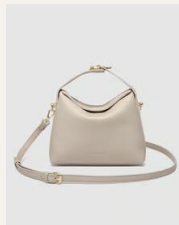

Andie Handbag

\$39.00 USD SRP: **\$89.00**

This season's go-to event bag. Add an element of playful luxury to your event attire with this sweet and slouchy clutch bag. - Adjustable and Detachable Crossbody Strap - Blind Magnet and Spring Release Clip Closure - W9.5 x H7 x D3.5"

Color: **Black**
SKU: **2715BLK**
Status: **Pre-Order** | **Ships Feb 1-15**

9360097113382

Color: **Dusty Pink**
SKU: **2715DUPIN**
Status: **Pre-Order** | **Ships Feb 1-15**

9360097113375

Color: **Lemon**
SKU: **2715LEM**
Status: **Pre-Order** | **Ships Feb 1-15**

9360097113368

Color: **Vanilla**
SKU: **2715VAN**
Status: **Pre-Order** | **Ships Feb 1-15**

9360097113399

Baby Emma Brianna Cosmetic Set

\$52.00 USD SRP: **\$109.00**

A great combination of the top seller Baby Emma Hanging Toiletry Bag and new hit Brianna Cosmetic Case, including a high quality cosmetic brush set! - Baby Emma: W10.5 x H7.5 x D4.5" | Brianna: W8.5 x H4 x D2"

Color: **Pink**
SKU: **BEMMBRISETPIN**
Status: **Pre-Order** | **Ships Feb 1-15**

9360097115553

Baby Emma Toiletry

\$32.00 USD SRP: **\$69.00**

A smaller version of the hit Emma Toiletry Bag, this version with contrast edging in two great colourways. - 2 Zip Pockets, Hanging Hook with Zip Compartment - Back Zip Pocket - W10.5 x H7.5 x D4.5"