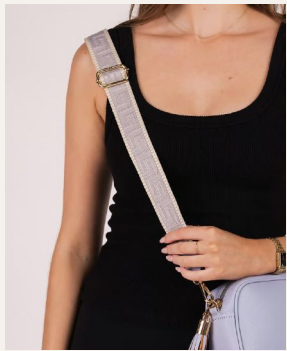

Color: **Black**
SKU: **4533BLK**
Status: **New**

9360097110114

Color: **Malt**
SKU: **4533MAL**
Status: **New**

9360097110091

Gia Bag Strap

\$9.00 USD SRP: **\$29.00**

Fun, two-tone statement strap in soft polyester sateen. - L29-53.5, W1.5"