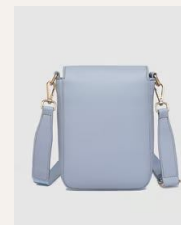

Color: **Coffee**

SKU: **9623COF**

Status: **New**

9360097110077

Cuba Phone Bag

\$29.00 USD SRP: **\$69.00**

The perfect accessory for the minimalist on-the-go. - Zip Pocket and Slip Pocket - Adjustable Guitar Strap - W5.5 x H8 x D2"

Color: **Stone**
SKU: **1088STO**
Status: **Pre-Order** | **Ships Feb 1-15**

Color: **Black**
SKU: **1088BLK**
Status: **Pre-Order** | **Ships Feb 1-15**

Color: **Cloud Blue**
SKU: **1088CLBLU**
Status: **Pre-Order** | **Ships Feb 1-15**