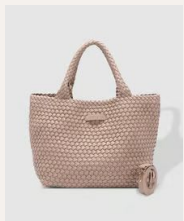

Brianna Makeup Bag

\$19.00 USD SRP: **\$39.00**

Exude style on your next adventure with the captivating camel and black houndstooth pattern. - 6 Makeup Brushes Included - Zipper Closure - W8.25 x H2.5 x D3.5"

Color: **Pastel Stripe**

SKU: **2689PASSTR**

Status: **Pre-Order** | Ships Feb 1-15

9360097114082

Cruiser Woven Tote Bag

\$49.00 USD SRP: **\$119.00**

The Cruiser Woven Tote Bag is the epitome of laid-back elegance. - Magnetic Closure - Internal Base Plate - W16 x H10.5 x D7.5"

Color: **Vanilla Gold**

SKU: **9623VANGOL**

Status: **Pre-Order** | Ships Feb 1-15

9623VANGOL

Color: **Black**

SKU: **9623BLK**

Status: **New**

9360097110084

Color: **Coffee**

SKU: **9623COF**

Status: **New**

9360097110077

Cuba Phone Bag

\$29.00 USD SRP: **\$69.00**

The perfect accessory for the minimalist on-the-go. - Zip Pocket and Slip Pocket - Adjustable Guitar Strap - W5.5 x H8 x D2"