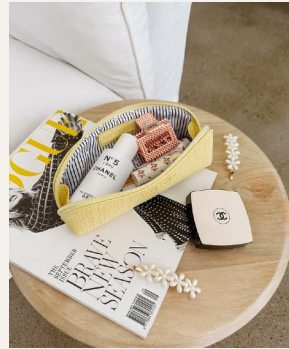

Color: **Cloud Blue**
SKU: **2581PACLBLU**
Status: **Pre-Order** | **Ships Feb 1-15**

Jayne Makeup Bag

\$12.00 USD SRP: **\$29.00**

A perfect little cosmetic companion in a pencil case shape. - brushes not included - W9 x H3.5 x D1.5"

Color: **Lemon**

SKU: **2834LEM**

Status: **Pre-Order** | Ships Feb 1-15

9360097113900

Color: **Pink**

SKU: **2834PIN**

Status: **Pre-Order** | Ships Feb 1-15

9360097113931

Juniper Jewelry Case

\$16.00 USD SRP: \$39.00

A great wallet-style jewelry case for stowing jewels on the go. Slip Pocket, Ring Band Drawstring Pocket Earring Band Zip Closure W10.5 x H1xD10.5"

Color: **Pink**
SKU: **4105PASPIN**
Status: **Pre-Order | Ships Feb 1-15**