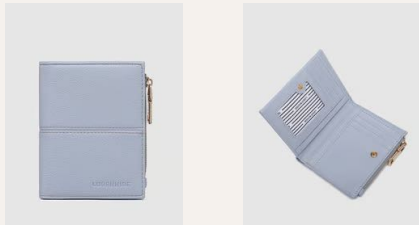

Status: **Pre-Order** | Ships Feb 1-15

9360097113306

Color: **Dusty Pink**
SKU: **2746DUPIN**

Status: **Pre-Order** | Ships Feb 1-15

9360097113283

Color: **Lemon**
SKU: **2746LEM**

Status: **Pre-Order** | Ships Feb 1-15

9360097113276

Color: **Cloud Blue**
SKU: **2746CLBLU**

Status: **Pre-Order** | Ships Feb 1-15

9360097113290

Blondie Wallet

\$22.00 USD SRP: **\$49.00**

Say goodbye to bulky wallets and hello to a slim, minimalistic sleek cardholder. - Zip Coin Purse - 10 Card Holders - Press Stud Closure - W5.5 x H4 x D0.5"

Brianna Makeup Bag

\$19.00 USD SRP: **\$39.00**

Exude style on your next adventure with the captivating camel and black houndstooth pattern. - 6 Makeup Brushes Included - Zipper Closure - W8.25 x H2.5 x D3.5"