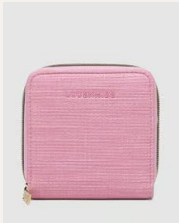

Color: **Cloud Blue**
SKU: **2581PACLBLU**
Status: **Pre-Order** | **Ships Feb 1-15**

Jayne Makeup Bag

\$12.00 USD SRP: **\$29.00**

A perfect little cosmetic companion in a pencil case shape. - brushes not included - W9 x H3.5 x D1.5"

Color: **Lemon**

SKU: **2834LEM**

Status: **Pre-Order** | Ships Feb 1-15

9360097113900

Color: **Pink**

SKU: **2834PIN**

Status: **Pre-Order** | Ships Feb 1-15

9360097113931

Juniper Jewelry Case

\$16.00 USD SRP: \$39.00

A great wallet-style jewelry case for stowing jewels on the go. Slip Pocket, Ring Band Drawstring Pocket Earring Band Zip Closure W10.5 x H1xD10.5"

Color: **Pink**
SKU: **4105PASPIN**
Status: **Pre-Order | Ships Feb 1-15**