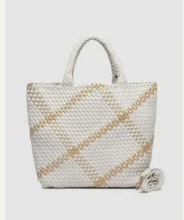

Brianna Makeup Bag

\$19.00 USD SRP: **\$39.00**

Exude style on your next adventure with the captivating camel and black houndstooth pattern. - 6 Makeup Brushes Included - Zipper Closure - W8.25 x H2.5 x D3.5"

Color: **Pastel Stripe**

SKU: **2689PASSTR**

Status: **Pre-Order** | Ships Feb 1-15

9360097114082

Cruiser Woven Tote Bag

\$49.00 USD SRP: **\$119.00**

The Cruiser Woven Tote Bag is the epitome of laid-back elegance. - Magnetic Closure - Internal Base Plate - W16 x H10.5 x D7.5"