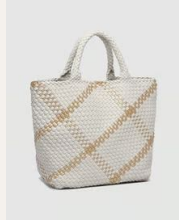

Brianna Makeup Bag

\$19.00 USD SRP: **\$39.00**

Exude style on your next adventure with the captivating camel and black houndstooth pattern. - 6 Makeup Brushes Included - Zipper Closure - W8.25 x H2.5 x D3.5"

Color: **Pastel Stripe**

SKU: **2689PASSTR**

Status: **Pre-Order** | Ships Feb 1-15

9360097114082

Cruiser Woven Tote Bag

\$49.00 USD SRP: **\$119.00**

The Cruiser Woven Tote Bag is the epitome of laid-back elegance. - Magnetic Closure - Internal Base Plate - W16 x H10.5 x D7.5"

Color: **Vanilla Gold**

SKU: **9623VANGOL**

Status: **Pre-Order** | Ships Feb 1-15

9623VANGOL

Color: **Black**

SKU: **9623BLK**

Status: **New**

9360097110084