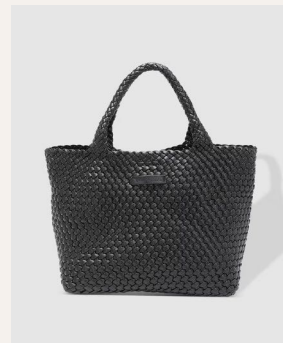

Brianna Makeup Bag

\$19.00 USD SRP: **\$39.00**

Exude style on your next adventure with the captivating camel and black houndstooth pattern. - 6 Makeup Brushes Included - Zipper Closure - W8.25 x H2.5 x D3.5"

Color: **Pastel Stripe**

SKU: **2689PASSTR**

Status: **Pre-Order** | Ships Feb 1-15

9360097114082

Cruiser Woven Tote Bag

\$49.00 USD SRP: **\$119.00**

The Cruiser Woven Tote Bag is the epitome of laid-back elegance. - Magnetic Closure - Internal Base Plate - W16 x H10.5 x D7.5"

Color: **Vanilla Gold**

SKU: **9623VANGOL**

Status: **Pre-Order** | Ships Feb 1-15

9623VANGOL

Color: **Black**

SKU: **9623BLK**

Status: **New**

9360097110084

Color: **Coffee**

SKU: **9623COF**

Status: **New**

9360097110077

Cuba Phone Bag

\$29.00 USD SRP: **\$69.00**

The perfect accessory for the minimalist on-the-go. - Zip Pocket and Slip Pocket - Adjustable Guitar Strap - W5.5 x H8 x D2"