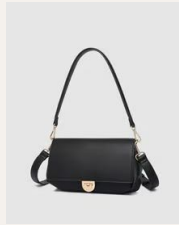

A baguette style with both shoulder and crossbody strap and great compartments inside. Fits more than just the basics but is still sophisticated for day or night. - Latch Closure - W12 x H6 x D6"

Color: **Stone**
SKU: **2754STO**

Status: **Pre-Order** | **Ships Feb 1-15**

9360097113450

Color: **Black**
SKU: **2754BLK**

Status: **Pre-Order** | **Ships Feb 1-15**

9360097113467

wholesale.louenhidena.com

CONTACT US | wholesale@louenhidena.com | 1-866-338-6924