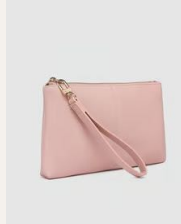

\$29.00 USD SRP: **\$69.00**

The ideal size between the Orion and Ellis, offered in vibrant summer colours - 1 Zip Pocket, 3 Slip Pockets, 2 Compartments - W9.5 x H5 x D5"

Color: **Lemon**

SKU: **2672LEM**

Status: **Pre-Order** | Ships Feb 1-15

9360097113863

Color: **Pink**

SKU: **2672PIN**

Status: **Pre-Order** | Ships Feb 1-15

2672PIN

Color: **Biscotti**
 SKU: **9254BIS**
 Status: **Pre-Order** | **Ships Feb 1-15**

9360097113085

Color: **Dusty Pink**
 SKU: **9254DUPIN**
 Status: **Pre-Order** | **Ships Feb 1-15**

9360097113108

Color: **Lemon**
 SKU: **9254LEM**
 Status: **Pre-Order** | **Ships Feb 1-15**

9360097113115

Color: **Cloud Blue**
 SKU: **9254CLBL**
 Status: **Pre-Order** | **Ships Feb 1-15**

9254CLBL

Mimi Wristlet

\$22.00 USD SRP: **\$55.00**

A simple everyday clutch style with interchangeable straps. - 2 Detachable Wristlets - Zip Pocket, 4 Card Holders - W9.5 x H6 x D1"