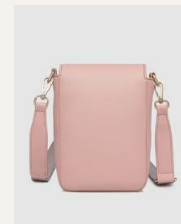

Color: **Coffee**

SKU: **9623COF**

Status: **New**

9360097110077

Cuba Phone Bag

\$29.00 USD SRP: **\$69.00**

The perfect accessory for the minimalist on-the-go. - Zip Pocket and Slip Pocket - Adjustable Guitar Strap - W5.5 x H8 x D2"

Color: **Stone**
SKU: **1088STO**
Status: **Pre-Order** | **Ships Feb 1-15**

Color: **Black**
SKU: **1088BLK**
Status: **Pre-Order** | **Ships Feb 1-15**

Color: **Cloud Blue**
SKU: **1088CLBLU**
Status: **Pre-Order** | **Ships Feb 1-15**