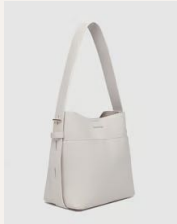

Olive Jewelry Case

\$14.00 USD SRP: **\$35.00**

This affordable jewelry case is versatile and will fit comfortably in a handbag for secure travel. - 2 Ring Rolls, 2 Compartments, 1 Elastic Slip Pocket - W5 x H3.5 x D2.5"

Color: **Pastel Stripe**

SKU: **1917PASSTR**

Status: **Pre-Order** | Ships Feb 1-15

Samantha Handbag

\$45.00 USD SRP: **\$109.00**

Elevate your style with this functional and timeless bucket bag. - Internal Clutch with Detachable Crossbody Straps - Magnetic Clasp Closure - W9.5 x H10 x D5.5, Clutch: W8 x H5 x D3"