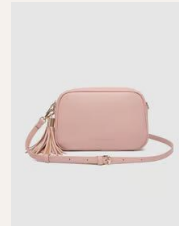

Color: **Biscotti**
SKU: **2581PABIS**
Status: **Pre-Order** | **Ships Feb 1-15**