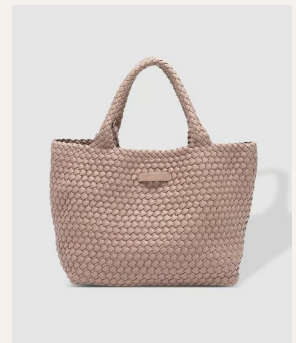

Brianna Makeup Bag

\$19.00 USD SRP: **\$39.00**

Exude style on your next adventure with the captivating camel and black houndstooth pattern. - 6 Makeup Brushes Included - Zipper Closure - W8.25 x H2.5 x D3.5"

Color: **Pastel Stripe**

SKU: **2689PASSTR**

Status: **Pre-Order** | Ships Feb 1-15

9360097114082

Cruiser Woven Tote Bag

\$49.00 USD SRP: **\$119.00**

The Cruiser Woven Tote Bag is the epitome of laid-back elegance. - Magnetic Closure - Internal Base Plate - W16 x H10.5 x D7.5"

Color: **Vanilla Gold**

SKU: **9623VANGOL**

Status: **Pre-Order** | Ships Feb 1-15

9623VANGOL

Color: **Black**

SKU: **9623BLK**

Status: **New**

9360097110084

Color: **Coffee**

SKU: **9623COF**

Status: **New**

9360097110077

Cuba Phone Bag

\$29.00 USD SRP: **\$69.00**

The perfect accessory for the minimalist on-the-go. - Zip Pocket and Slip Pocket - Adjustable Guitar Strap - W5.5 x H8 x D2"