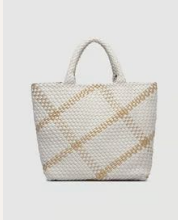

Brianna Makeup Bag

\$19.00 USD SRP: **\$39.00**

Exude style on your next adventure with the captivating camel and black houndstooth pattern. - 6 Makeup Brushes Included - Zipper Closure - W8.25 x H2.5 x D3.5"

Color: **Pastel Stripe**

SKU: **2689PASSTR**

Status: **Pre-Order** | Ships Feb 1-15

9360097114082

Cruiser Woven Tote Bag

\$49.00 USD SRP: **\$119.00**

The Cruiser Woven Tote Bag is the epitome of laid-back elegance. - Magnetic Closure - Internal Base Plate - W16 x H10.5 x D7.5"

Color: **Vanilla Gold**

SKU: **9623VANGOL**

Status: **Pre-Order** | Ships Feb 1-15

9623VANGOL

Color: **Black**

SKU: **9623BLK**

Status: **New**

9360097110084