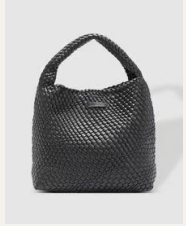

Color: **Stone**
SKU: **1088STO**
Status: **Pre-Order** | **Ships Feb 1-15**

Color: **Black**
SKU: **1088BLK**
Status: **Pre-Order** | **Ships Feb 1-15**

Color: **Cloud Blue**
SKU: **1088CLBLU**
Status: **Pre-Order** | **Ships Feb 1-15**

Color: **Dusty Pink**
SKU: **1088DUPIN**
Status: **Pre-Order** | **Ships Feb 1-15**

Color: **Lemon**
SKU: **1088LEM**
Status: **Pre-Order** | **Ships Feb 1-15**

Gabby Woven Tote Bag

\$52.00 USD SRP: **\$129.00**

The Gabby Tote Bag, the perfect blend of comfort, durability and timeless design adds a casual and relaxed look to your everyday ensemble. - Magnetic Clasp Closure - Internal Base Plate - W17.5 x H14 x D6"