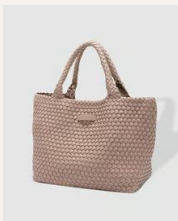

Brianna Makeup Bag

\$19.00 USD SRP: **\$39.00**

Exude style on your next adventure with the captivating camel and black houndstooth pattern. - 6 Makeup Brushes Included - Zipper Closure - W8.25 x H2.5 x D3.5"

Color: **Pastel Stripe**

SKU: **2689PASSTR**

Status: **Pre-Order** | Ships Feb 1-15

9360097114082

Cruiser Woven Tote Bag

\$49.00 USD SRP: **\$119.00**

The Cruiser Woven Tote Bag is the epitome of laid-back elegance. - Magnetic Closure - Internal Base Plate - W16 x H10.5 x D7.5"

Color: **Vanilla Gold**

SKU: **9623VANGOL**

Status: **Pre-Order** | Ships Feb 1-15

9623VANGOL

Color: **Black**

SKU: **9623BLK**

Status: **New**

9360097110084

Color: **Coffee**

SKU: **9623COF**

Status: **New**

9360097110077

Cuba Phone Bag

\$29.00 USD SRP: **\$69.00**

The perfect accessory for the minimalist on-the-go. - Zip Pocket and Slip Pocket - Adjustable Guitar Strap - W5.5 x H8 x D2"