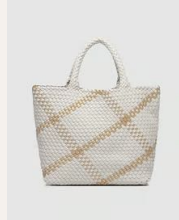

Brianna Makeup Bag

\$19.00 USD SRP: **\$39.00**

Exude style on your next adventure with the captivating camel and black houndstooth pattern. - 6 Makeup Brushes Included - Zipper Closure - W8.25 x H2.5 x D3.5"

Color: **Pastel Stripe**

SKU: **2689PASSTR**

Status: **Pre-Order** | Ships Feb 1-15

9360097114082

Cruiser Woven Tote Bag

\$49.00 USD SRP: **\$119.00**

The Cruiser Woven Tote Bag is the epitome of laid-back elegance. - Magnetic Closure - Internal Base Plate - W16 x H10.5 x D7.5"

Color: **Vanilla Gold**

SKU: **9623VANGOL**

Status: **Pre-Order** | Ships Feb 1-15

9623VANGOL

Color: **Black**

SKU: **9623BLK**

Status: **New**

9360097110084