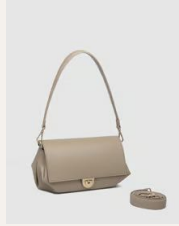

9360097113450