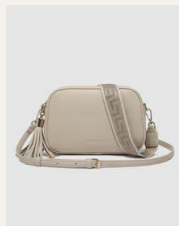

Color: **Sage Green**

SKU: **2798SAGRN**

Status: **Pre-Order** | Ships Feb 1-15

9360097113443

Iris Keyring

\$24.00 USD SRP: **\$60.00**

A two-tone webbing key ring or wrist strap. Sold in a pack of four, one each color. - L8, W1.5"

Color: **Pack**
SKU: **2344PACK**
Status: **Pre-Order** | **Ships Feb 1-15**

Jacinta Gia Crossbody Bag

\$39.00 USD SRP: \$99.00

Now in new season pastel colours! The ultimate everyday bag for women looking for style without compromising function. - Plain and Guitar Straps Included - Backside Zip Pockets - W9 x H6 x D3"