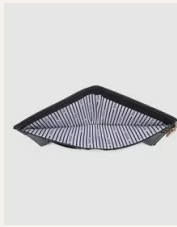

9360097113306