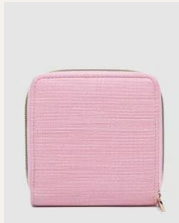

Color: **Cloud Blue**
SKU: **2581PACLBLU**
Status: **Pre-Order** | **Ships Feb 1-15**

Jayne Makeup Bag

\$12.00 USD SRP: **\$29.00**

A perfect little cosmetic companion in a pencil case shape. - brushes not included - W9 x H3.5 x D1.5"

Color: **Lemon**

SKU: **2834LEM**

Status: **Pre-Order** | Ships Feb 1-15

9360097113900

Color: **Pink**

SKU: **2834PIN**

Status: **Pre-Order** | Ships Feb 1-15

9360097113931

Juniper Jewelry Case

\$16.00 USD SRP: \$39.00

A great wallet-style jewelry case for stowing jewels on the go. Slip Pocket, Ring Band Drawstring Pocket Earring Band Zip Closure W10.5 x H1xD10.5"

Color: **Pink**
SKU: **4105PASPIN**
Status: **Pre-Order | Ships Feb 1-15**