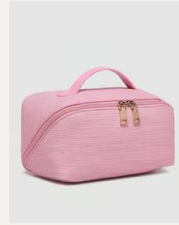

Mary Cosmetic Bag

$29.00 USD SRP: **$69.00**

The ideal size between the Orion and Ellis, offered in vibrant summer colours - 1 Zip Pocket, 3 Slip Pockets, 2 Compartments - W9.5 x H5 x D5"

Color: **Lemon**

SKU: **2672LEM**

Status: **Pre-Order** | Ships Feb 1-15

9360097113863

Color: **Pink**

SKU: **2672PIN**

Status: **Pre-Order** | Ships Feb 1-15

2672PIN