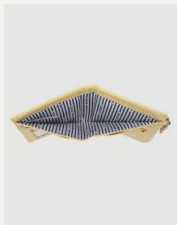

Status: **Pre-Order** | Ships Feb 1-15

9360097113306

Color: **Dusty Pink**
SKU: **2746DUPIN**

Status: **Pre-Order** | Ships Feb 1-15

9360097113283

Color: **Lemon**
SKU: **2746LEM**

Status: **Pre-Order** | Ships Feb 1-15