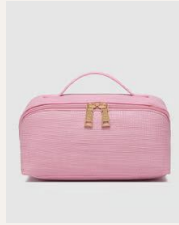

Mary Cosmetic Bag

$29.00 USD SRP: **$69.00**

The ideal size between the Orion and Ellis, offered in vibrant summer colours - 1 Zip Pocket, 3 Slip Pockets, 2 Compartments - W9.5 x H5 x D5"

Color: **Lemon**

SKU: **2672LEM**

Status: **Pre-Order** | Ships Feb 1-15

9360097113863

Color: **Pink**

SKU: **2672PIN**

Status: **Pre-Order** | Ships Feb 1-15

2672PIN