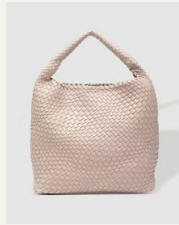

Gabby Woven Tote Bag

$52.00 USD SRP: **$129.00**

The Gabby Tote Bag, the perfect blend of comfort, durability and timeless design adds a casual and relaxed look to your everyday ensemble. - Magnetic Clasp Closure - Internal Base Plate - W17.5 x H14 x D6"

Color: **Black**
SKU: **4533BLK**
Status: **New**

9360097110114

Color: **Malt**
SKU: **4533MAL**
Status: **New**

9360097110091