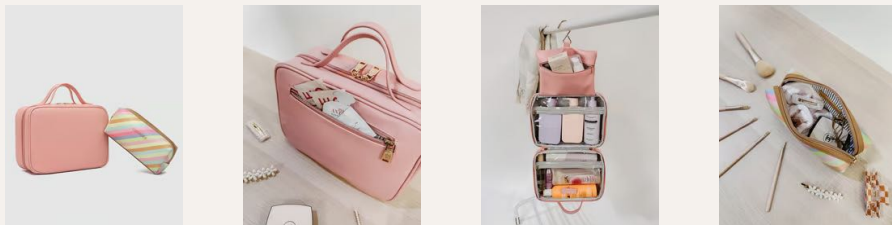

9360097113368

Color: **Vanilla**
SKU: **2715VAN**
Status: **Pre-Order** | **Ships Feb 1-15**

9360097113399

Baby Emma Brianna Cosmetic Set

\$52.00 USD SRP: **\$109.00**

A great combination of the top seller Baby Emma Hanging Toiletry Bag and new hit Brianna Cosmetic Case, including a high quality cosmetic brush set! - Baby Emma: W10.5 x H7.5 x D4.5" | Brianna: W8.5 x H4 x D2"

Color: **Pink**
SKU: **BEMMBRISETPIN**
Status: **Pre-Order** | **Ships Feb 1-15**

9360097115553

Baby Emma Toiletry

\$32.00 USD SRP: **\$69.00**

A smaller version of the hit Emma Toiletry Bag, this version with contrast edging in two great colourways. - 2 Zip Pockets, Hanging Hook with Zip Compartment - Back Zip Pocket - W10.5 x H7.5 x D4.5"