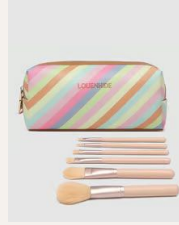

Status: **Pre-Order** | Ships Feb 1-15

9360097113306

Color: **Dusty Pink**
SKU: **2746DUPIN**

Status: **Pre-Order** | Ships Feb 1-15

9360097113283

Color: **Lemon**
SKU: **2746LEM**

Status: **Pre-Order** | Ships Feb 1-15

9360097113276

Color: **Cloud Blue**
SKU: **2746CLBLU**

Status: **Pre-Order** | Ships Feb 1-15

9360097113290

Blondie Wallet

\$22.00 USD SRP: **\$49.00**

Say goodbye to bulky wallets and hello to a slim, minimalistic sleek cardholder. - Zip Coin Purse - 10 Card Holders - Press Stud Closure - W5.5 x H4 x D0.5"

Brianna Makeup Bag

\$19.00 USD SRP: **\$39.00**

Exude style on your next adventure with the captivating camel and black houndstooth pattern. - 6 Makeup Brushes Included - Zipper Closure - W8.25 x H2.5 x D3.5"

Color: **Pastel Stripe**

SKU: **2689PASSTR**

Status: **Pre-Order** | Ships Feb 1-15

9360097114082

Cruiser Woven Tote Bag

\$49.00 USD SRP: **\$119.00**

The Cruiser Woven Tote Bag is the epitome of laid-back elegance. - Magnetic Closure - Internal Base Plate - W16 x H10.5 x D7.5"