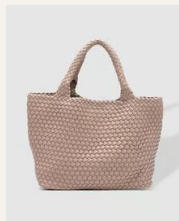

Brianna Makeup Bag

\$19.00 USD SRP: **\$39.00**

Exude style on your next adventure with the captivating camel and black houndstooth pattern. - 6 Makeup Brushes Included - Zipper Closure - W8.25 x H2.5 x D3.5"

Color: **Pastel Stripe**

SKU: **2689PASSTR**

Status: **Pre-Order** | Ships Feb 1-15

9360097114082

Cruiser Woven Tote Bag

\$49.00 USD SRP: **\$119.00**

The Cruiser Woven Tote Bag is the epitome of laid-back elegance. - Magnetic Closure - Internal Base Plate - W16 x H10.5 x D7.5"

Color: **Vanilla Gold**

SKU: **9623VANGOL**

Status: **Pre-Order** | Ships Feb 1-15

9623VANGOL

Color: **Black**

SKU: **9623BLK**

Status: **New**

9360097110084

Color: **Coffee**

SKU: **9623COF**

Status: **New**

9360097110077

Cuba Phone Bag

\$29.00 USD SRP: **\$69.00**

The perfect accessory for the minimalist on-the-go. - Zip Pocket and Slip Pocket - Adjustable Guitar Strap - W5.5 x H8 x D2"