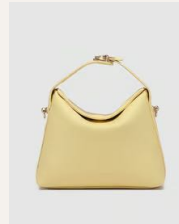

Andie Handbag

\$39.00 USD SRP: **\$89.00**

This season's go-to event bag. Add an element of playful luxury to your event attire with this sweet and slouchy clutch bag. - Adjustable and Detachable Crossbody Strap - Blind Magnet and Spring Release Clip Closure - W9.5 x H7 x D3.5"

Color: **Black**
SKU: **2715BLK**
Status: **Pre-Order** | **Ships Feb 1-15**

9360097113382

Color: **Dusty Pink**
SKU: **2715DUPIN**
Status: **Pre-Order** | **Ships Feb 1-15**

9360097113375

Color: **Lemon**
SKU: **2715LEM**
Status: **Pre-Order** | **Ships Feb 1-15**

9360097113368

Color: **Vanilla**
SKU: **2715VAN**
Status: **Pre-Order** | **Ships Feb 1-15**

9360097113399

Baby Emma Brianna Cosmetic Set

\$52.00 USD SRP: **\$109.00**

A great combination of the top seller Baby Emma Hanging Toiletry Bag and new hit Brianna Cosmetic Case, including a high quality cosmetic brush set! - Baby Emma: W10.5 x H7.5 x D4.5" | Brianna: W8.5 x H4 x D2"

Color: **Pink**
SKU: **BEMMBRISETPIN**
Status: **Pre-Order** | **Ships Feb 1-15**

9360097115553

Baby Emma Toiletry

\$32.00 USD SRP: **\$69.00**

A smaller version of the hit Emma Toiletry Bag, this version with contrast edging in two great colourways. - 2 Zip Pockets, Hanging Hook with Zip Compartment - Back Zip Pocket - W10.5 x H7.5 x D4.5"