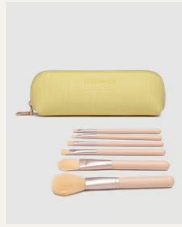

Color: **Pack**
SKU: **2344PACK**
Status: **Pre-Order** | **Ships Feb 1-15**

Jacinta Gia Crossbody Bag

\$39.00 USD SRP: \$99.00

Now in new season pastel colours! The ultimate everyday bag for women looking for style without compromising function. - Plain and Guitar Straps Included - Backside Zip Pockets - W9 x H6 x D3"

Color: **Biscotti**
SKU: **2581PABIS**
Status: **Pre-Order** | **Ships Feb 1-15**

Color: **Dusty Pink**
SKU: **2581PADUPIN**
Status: **Pre-Order** | **Ships Feb 1-15**

Color: **Lemon**
SKU: **2581PALEM**
Status: **Pre-Order** | **Ships Feb 1-15**

Color: **Cloud Blue**
SKU: **2581PACLBLU**
Status: **Pre-Order** | **Ships Feb 1-15**

Jayne Makeup Bag

\$12.00 USD SRP: **\$29.00**

A perfect little cosmetic companion in a pencil case shape. - brushes not included - W9 x H3.5 x D1.5"