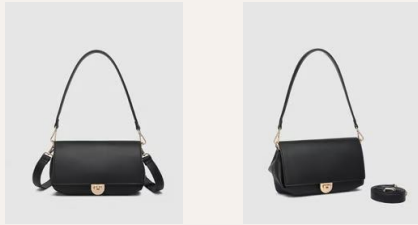

Color: **Black**
SKU: **2754BLK**

Status: **Pre-Order** | **Ships Feb 1-15**