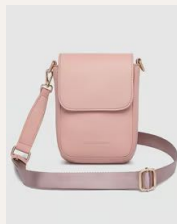

Color: **Coffee**

SKU: **9623COF**

Status: **New**

9360097110077

Cuba Phone Bag

\$29.00 USD SRP: **\$69.00**

The perfect accessory for the minimalist on-the-go. - Zip Pocket and Slip Pocket - Adjustable Guitar Strap - W5.5 x H8 x D2"

Color: **Stone**
SKU: **1088STO**
Status: **Pre-Order** | **Ships Feb 1-15**

Color: **Black**
SKU: **1088BLK**
Status: **Pre-Order** | **Ships Feb 1-15**

Color: **Cloud Blue**
SKU: **1088CLBLU**
Status: **Pre-Order** | **Ships Feb 1-15**

The Gabby Tote Bag, the perfect blend of comfort, durability and timeless design adds a casual and relaxed look to your everyday ensemble. - Magnetic Clasp Closure - Internal Base Plate - W17.5 x H14 x D6"