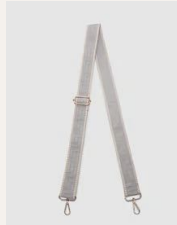

The Gabby Tote Bag, the perfect blend of comfort, durability and timeless design adds a casual and relaxed look to your everyday ensemble. - Magnetic Clasp Closure - Internal Base Plate - W17.5 x H14 x D6"

Color: **Black**
SKU: **4533BLK**
Status: **New**

9360097110114

Color: **Malt**
SKU: **4533MAL**
Status: **New**

9360097110091

Gia Bag Strap

\$9.00 USD SRP: **\$29.00**

Fun, two-tone statement strap in soft polyester sateen. - L29-53.5, W1.5"

Color: **Stone**

SKU: **2798STO**

Status: **Pre-Order** | Ships Feb 1-15

9360097113405

Color: **Cloud Blue**

SKU: **2798CLBLU**

Status: **Pre-Order** | Ships Feb 1-15

9360097113436