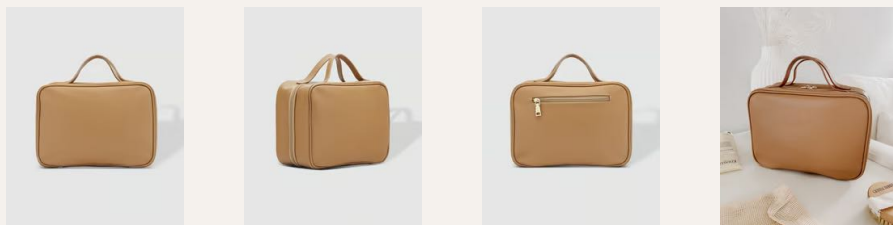

Color: **Pink**
SKU: **1312PIN**
Status: **Pre-Order** | **Ships Feb 1-15**

9360097114075

Color: **Camel**
SKU: **1312CAM**
Status: **Pre-Order** | **Ships Feb 1-15**

9360097109415