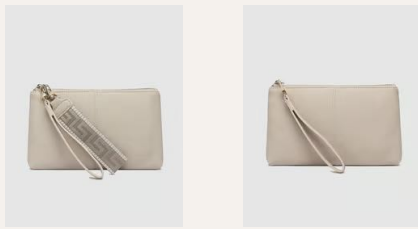

\$29.00 USD SRP: **\$69.00**

The ideal size between the Orion and Ellis, offered in vibrant summer colours - 1 Zip Pocket, 3 Slip Pockets, 2 Compartments - W9.5 x H5 x D5"

Color: **Lemon**

SKU: **2672LEM**

Status: **Pre-Order** | Ships Feb 1-15

9360097113863

Color: **Pink**

SKU: **2672PIN**

Status: **Pre-Order** | Ships Feb 1-15

2672PIN

Color: **Biscotti**
 SKU: **9254BIS**
 Status: **Pre-Order** | **Ships Feb 1-15**

9360097113085

Color: **Dusty Pink**
 SKU: **9254DUPIN**
 Status: **Pre-Order** | **Ships Feb 1-15**

9360097113108

Color: **Lemon**
 SKU: **9254LEM**
 Status: **Pre-Order** | **Ships Feb 1-15**

9360097113115