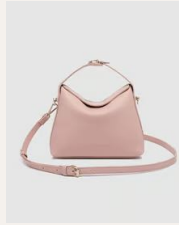

Andie Handbag

\$39.00 USD SRP: **\$89.00**

This season's go-to event bag. Add an element of playful luxury to your event attire with this sweet and slouchy clutch bag. - Adjustable and Detachable Crossbody Strap - Blind Magnet and Spring Release Clip Closure - W9.5 x H7 x D3.5"

Color: **Black**
SKU: **2715BLK**
Status: **Pre-Order** | **Ships Feb 1-15**

9360097113382

Color: **Dusty Pink**
SKU: **2715DUPIN**
Status: **Pre-Order** | **Ships Feb 1-15**

9360097113375

Color: **Lemon**
SKU: **2715LEM**
Status: **Pre-Order** | **Ships Feb 1-15**