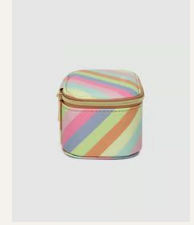

9360097113085

Color: **Dusty Pink**
 SKU: **9254DUPIN**
 Status: **Pre-Order** | **Ships Feb 1-15**

9360097113108

Color: **Lemon**
 SKU: **9254LEM**
 Status: **Pre-Order** | **Ships Feb 1-15**

9360097113115

Color: **Cloud Blue**
 SKU: **9254CLBL**
 Status: **Pre-Order** | **Ships Feb 1-15**

9254CLBL

Mimi Wristlet

\$22.00 USD SRP: **\$55.00**

A simple everyday clutch style with interchangeable straps. - 2 Detachable Wristlets - Zip Pocket, 4 Card Holders - W9.5 x H6 x D1"

Olive Jewelry Case

\$14.00 USD SRP: **\$35.00**

This affordable jewelry case is versatile and will fit comfortably in a handbag for secure travel. - 2 Ring Rolls, 2 Compartments, 1 Elastic Slip Pocket - W5 x H3.5 x D2.5"

Color: **Pastel Stripe**

SKU: **1917PASSTR**

Status: **Pre-Order** | Ships Feb 1-15

Samantha Handbag

\$45.00 USD SRP: **\$109.00**

Elevate your style with this functional and timeless bucket bag. - Internal Clutch with Detachable Crossbody Straps - Magnetic Clasp Closure - W9.5 x H10 x D5.5, Clutch: W8 x H5 x D3"