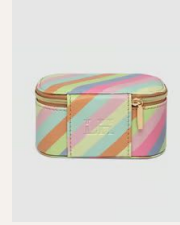

9360097113085

Color: **Dusty Pink**
 SKU: **9254DUPIN**
 Status: **Pre-Order** | **Ships Feb 1-15**

9360097113108

Color: **Lemon**
 SKU: **9254LEM**
 Status: **Pre-Order** | **Ships Feb 1-15**

9360097113115

Color: **Cloud Blue**
 SKU: **9254CLBL**
 Status: **Pre-Order** | **Ships Feb 1-15**

9254CLBL

Mimi Wristlet

\$22.00 USD SRP: **\$55.00**

A simple everyday clutch style with interchangeable straps. - 2 Detachable Wristlets - Zip Pocket, 4 Card Holders - W9.5 x H6 x D1"

Olive Jewelry Case

\$14.00 USD SRP: **\$35.00**

This affordable jewelry case is versatile and will fit comfortably in a handbag for secure travel. - 2 Ring Rolls, 2 Compartments, 1 Elastic Slip Pocket - W5 x H3.5 x D2.5"

Color: **Pastel Stripe**

SKU: **1917PASSTR**

Status: **Pre-Order** | Ships Feb 1-15

Samantha Handbag

\$45.00 USD SRP: **\$109.00**

Elevate your style with this functional and timeless bucket bag. - Internal Clutch with Detachable Crossbody Straps - Magnetic Clasp Closure - W9.5 x H10 x D5.5, Clutch: W8 x H5 x D3"