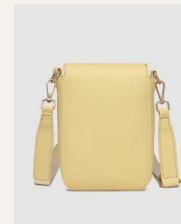

Color: **Coffee**

SKU: **9623COF**

Status: **New**

9360097110077

Cuba Phone Bag

\$29.00 USD SRP: **\$69.00**

The perfect accessory for the minimalist on-the-go. - Zip Pocket and Slip Pocket - Adjustable Guitar Strap - W5.5 x H8 x D2"

Color: **Stone**
SKU: **1088STO**
Status: **Pre-Order** | **Ships Feb 1-15**

Color: **Black**
SKU: **1088BLK**
Status: **Pre-Order** | **Ships Feb 1-15**

Color: **Cloud Blue**
SKU: **1088CLBLU**
Status: **Pre-Order** | **Ships Feb 1-15**

Color: **Dusty Pink**
SKU: **1088DUPIN**
Status: **Pre-Order** | **Ships Feb 1-15**

Color: **Lemon**
SKU: **1088LEM**
Status: **Pre-Order** | **Ships Feb 1-15**

Gabby Woven Tote Bag

\$52.00 USD SRP: **\$129.00**

The Gabby Tote Bag, the perfect blend of comfort, durability and timeless design adds a casual and relaxed look to your everyday ensemble. - Magnetic Clasp Closure - Internal Base Plate - W17.5 x H14 x D6"