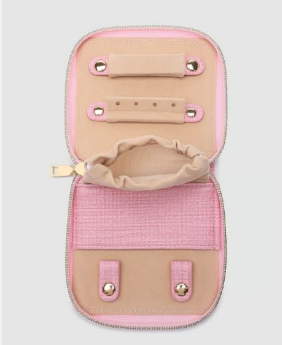

Juniper Jewelry Case

$16.00 USD SRP: $39.00

A great wallet-style jewelry case for stowing jewels on the go. Slip Pocket, Ring Band Drawstring Pocket Earring Band Zip Closure W10.5 x H1xD10.5"

Color: **Pink**
SKU: **4105PASPIN**
Status: **Pre-Order | Ships Feb 1-15**

Color: **Lemon**
SKU: **4105LEM**
Status: **Pre-Order | Ships Feb 1-15**