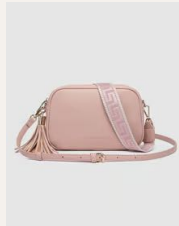

Color: **Biscotti**
SKU: **2581PABIS**
Status: **Pre-Order** | **Ships Feb 1-15**