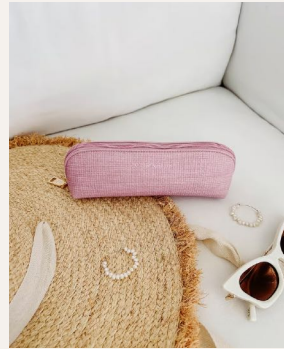

Color: **Cloud Blue**
SKU: **2581PACLBLU**
Status: **Pre-Order** | **Ships Feb 1-15**

Jayne Makeup Bag

\$12.00 USD SRP: **\$29.00**

A perfect little cosmetic companion in a pencil case shape. - brushes not included - W9 x H3.5 x D1.5"

Color: **Lemon**

SKU: **2834LEM**

Status: **Pre-Order** | Ships Feb 1-15

9360097113900

Color: **Pink**

SKU: **2834PIN**

Status: **Pre-Order** | Ships Feb 1-15

9360097113931

Juniper Jewelry Case

\$16.00 USD SRP: \$39.00

A great wallet-style jewelry case for stowing jewels on the go. Slip Pocket, Ring Band Drawstring Pocket Earring Band Zip Closure W10.5 x H1xD10.5"

Color: **Pink**
SKU: **4105PASPIN**
Status: **Pre-Order | Ships Feb 1-15**